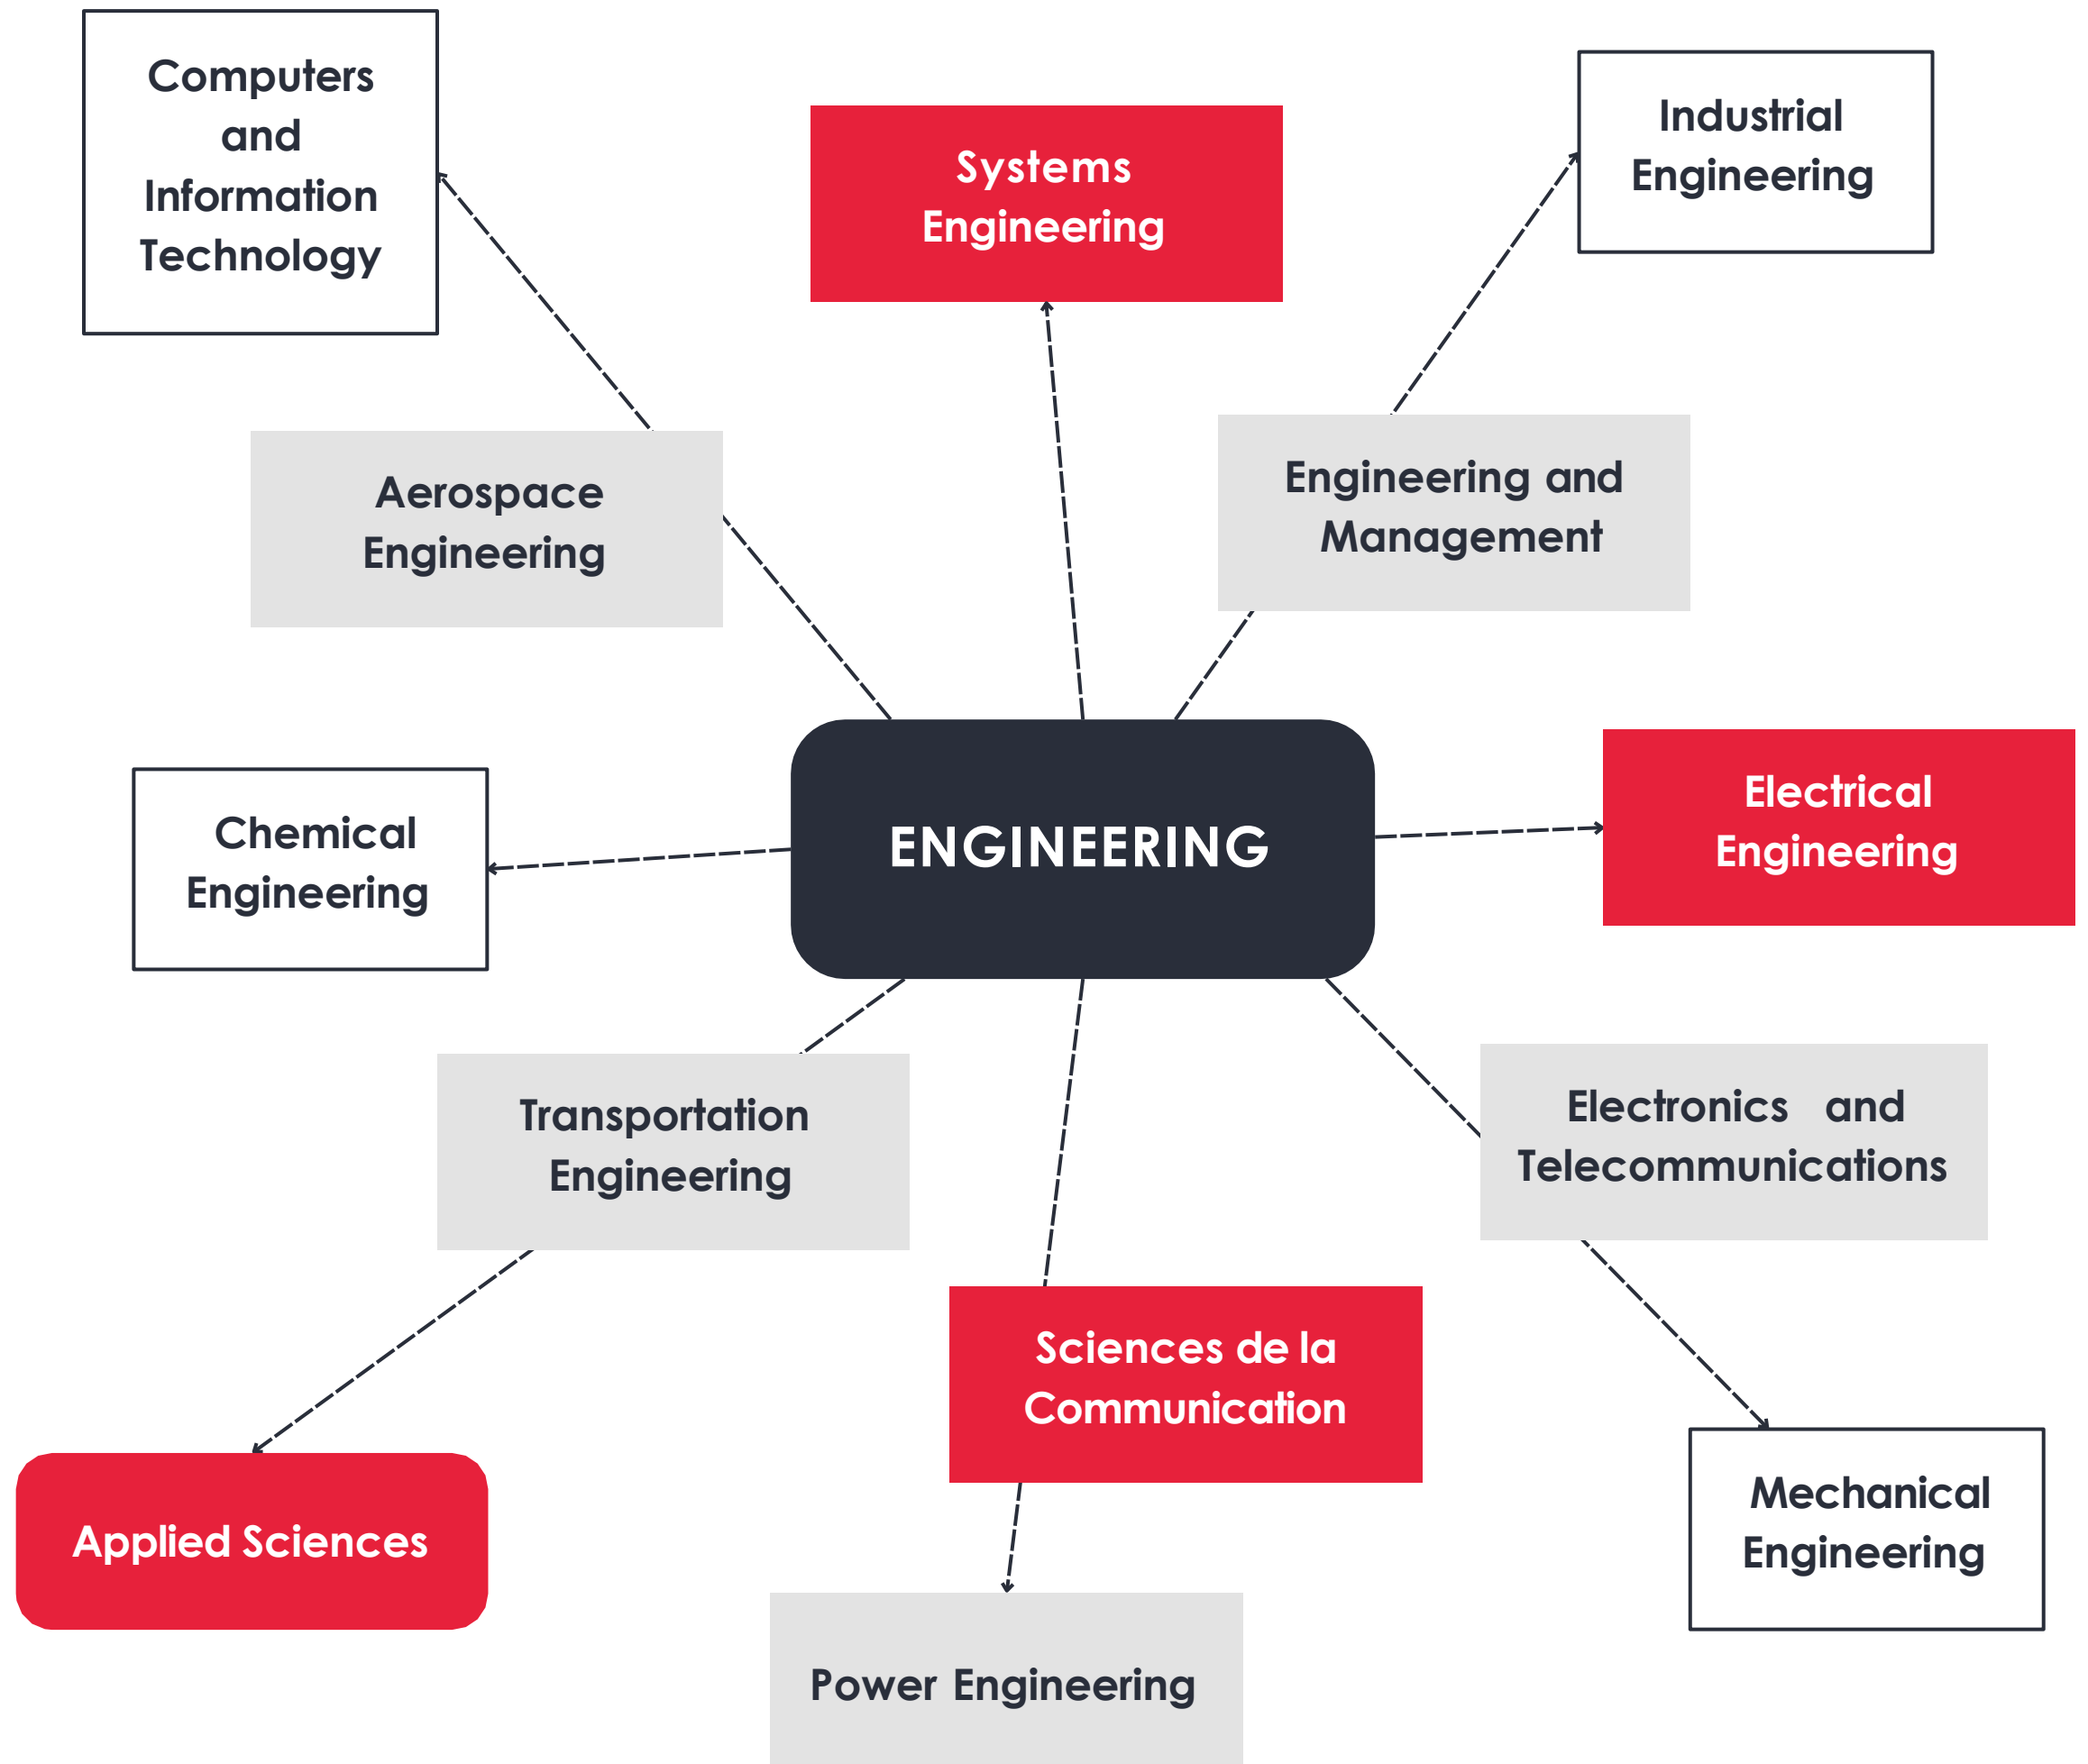

Master Programs in foreign languages Bucharest