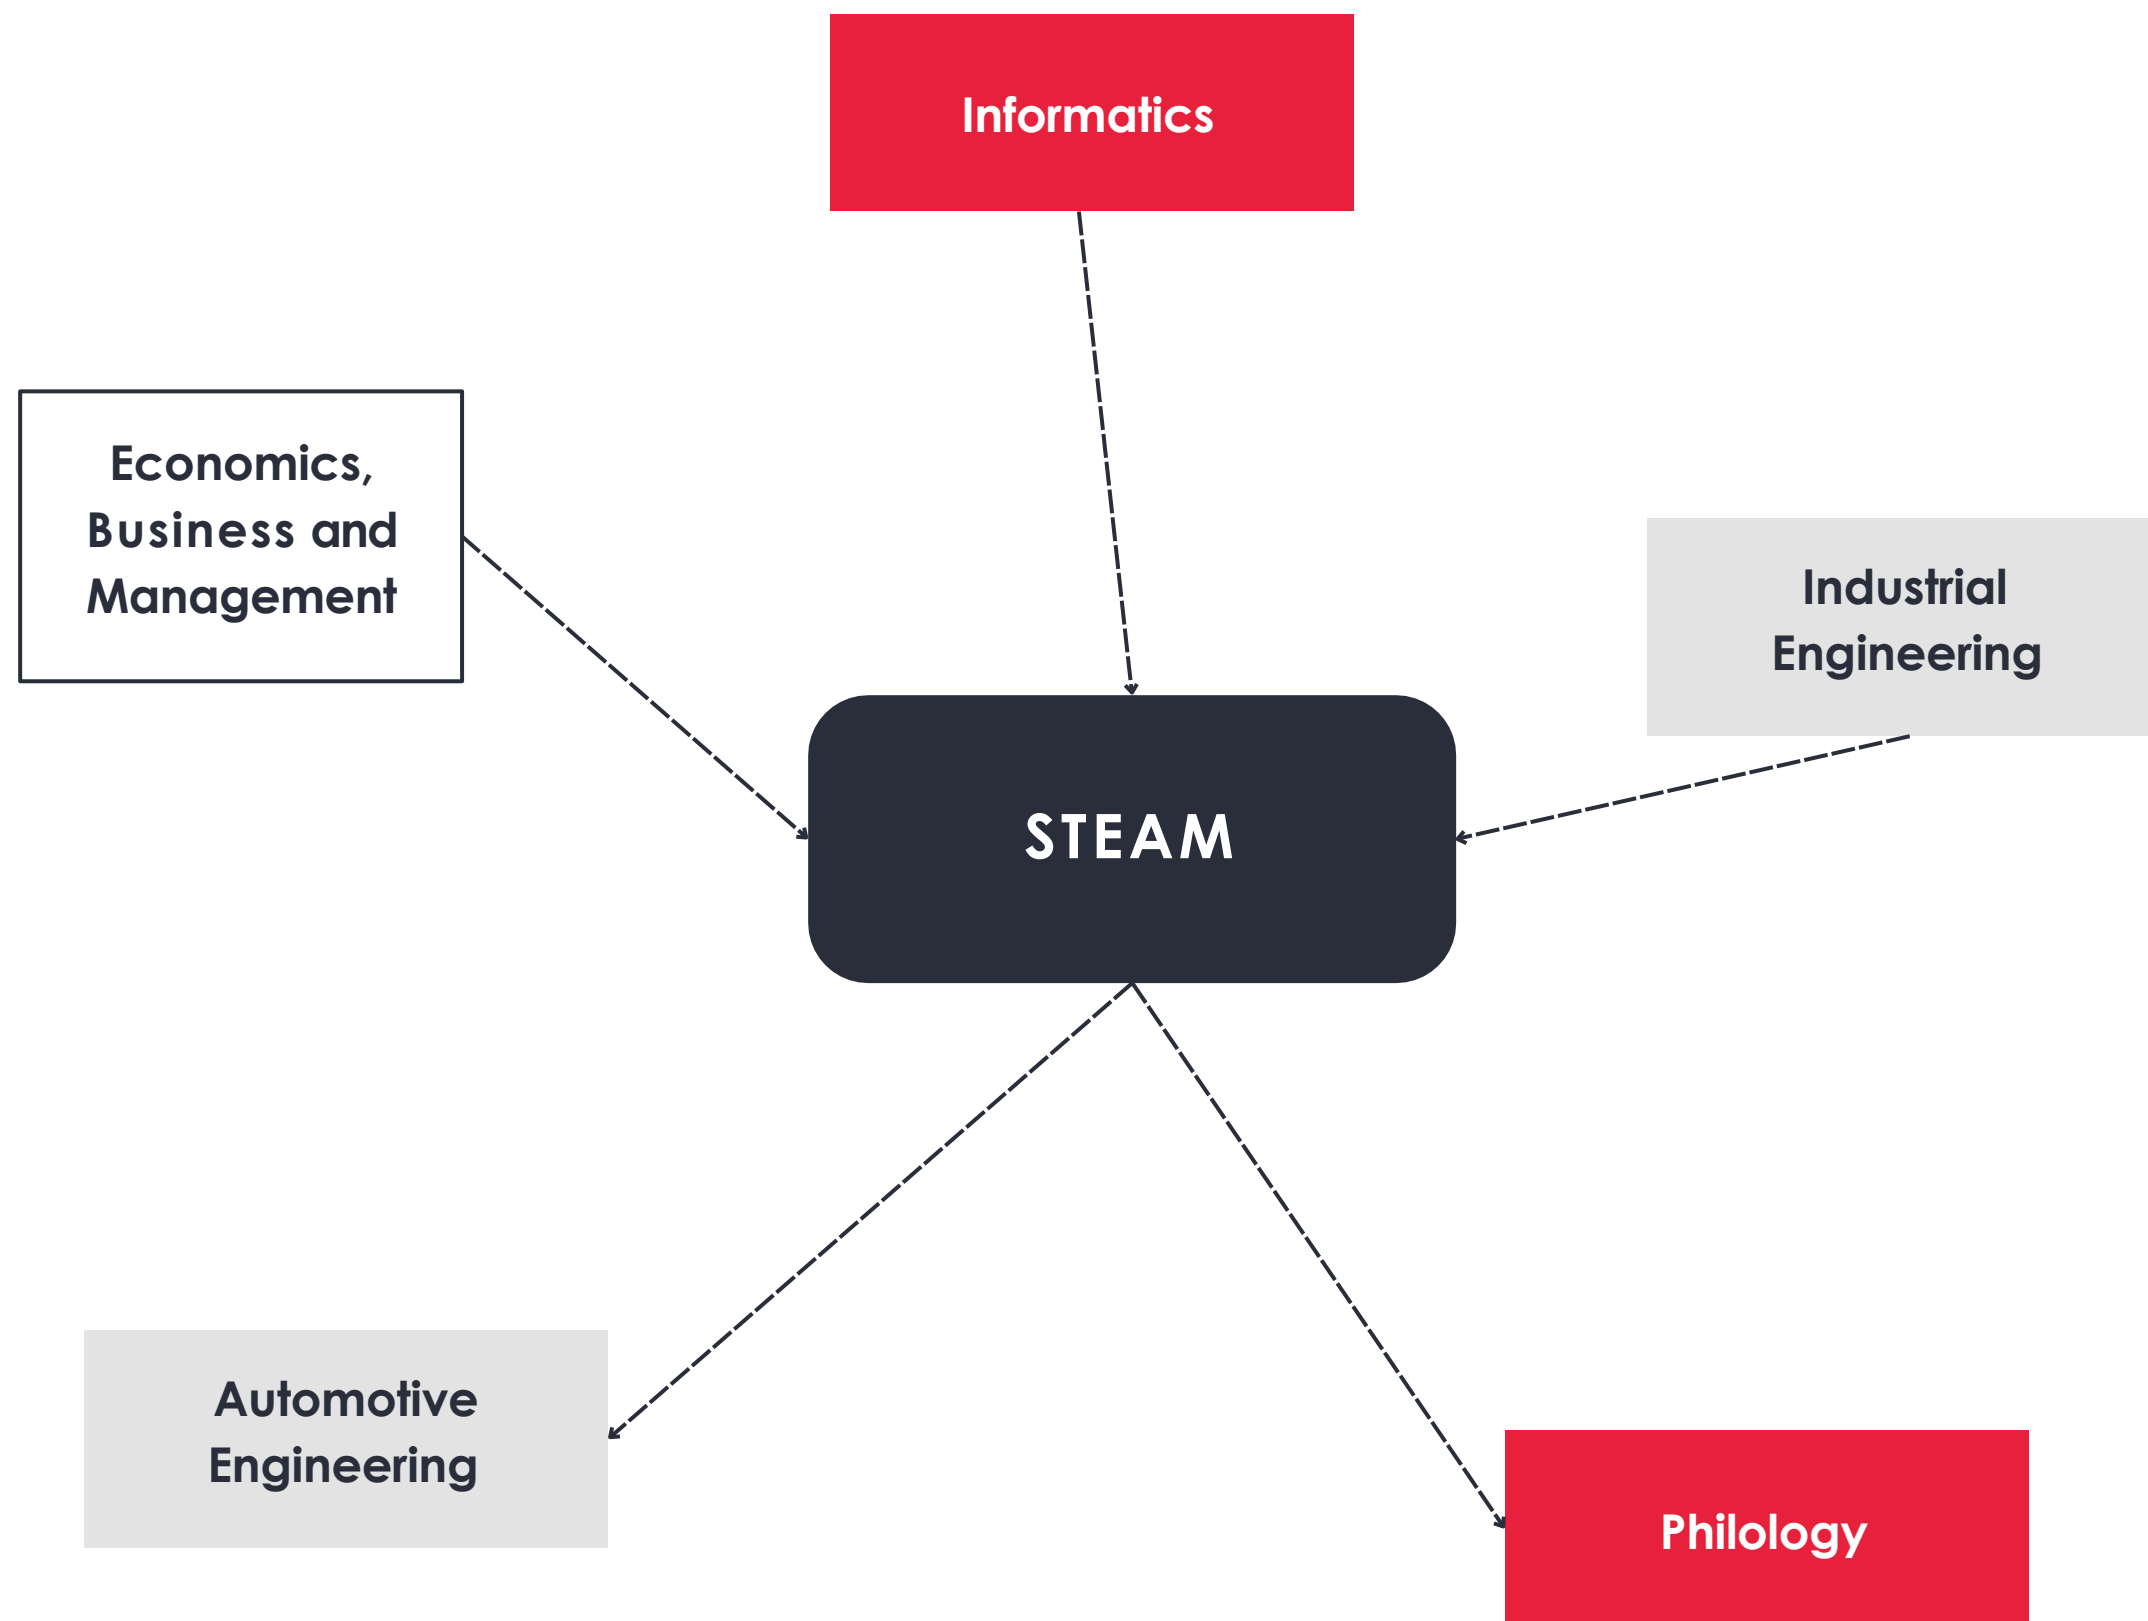

Master Programs in foreign languages Pitești