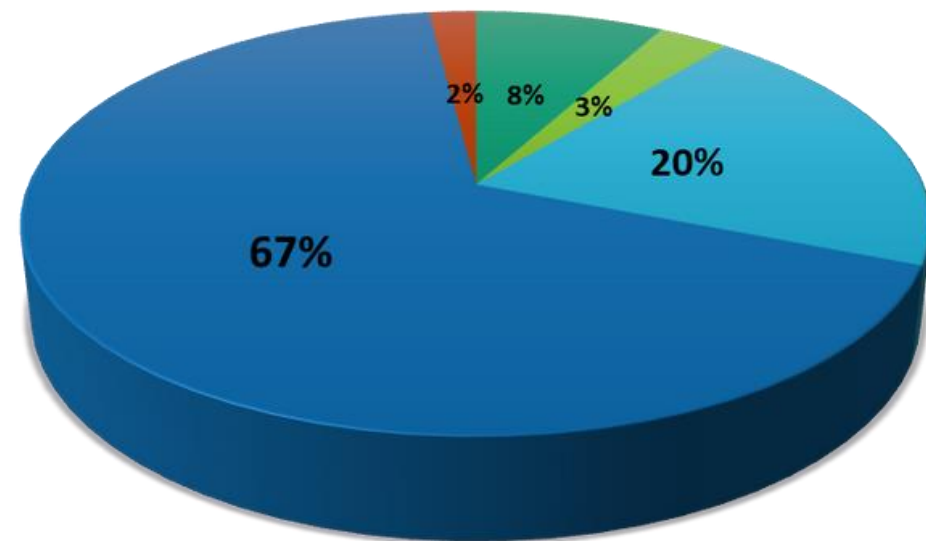

Grown locally, spread internationally

Collaborating with universities from over 100 countries

Over 320 MoUs

■ North America ■ Central & South America ■ Asia ■ Europe ■ Africa