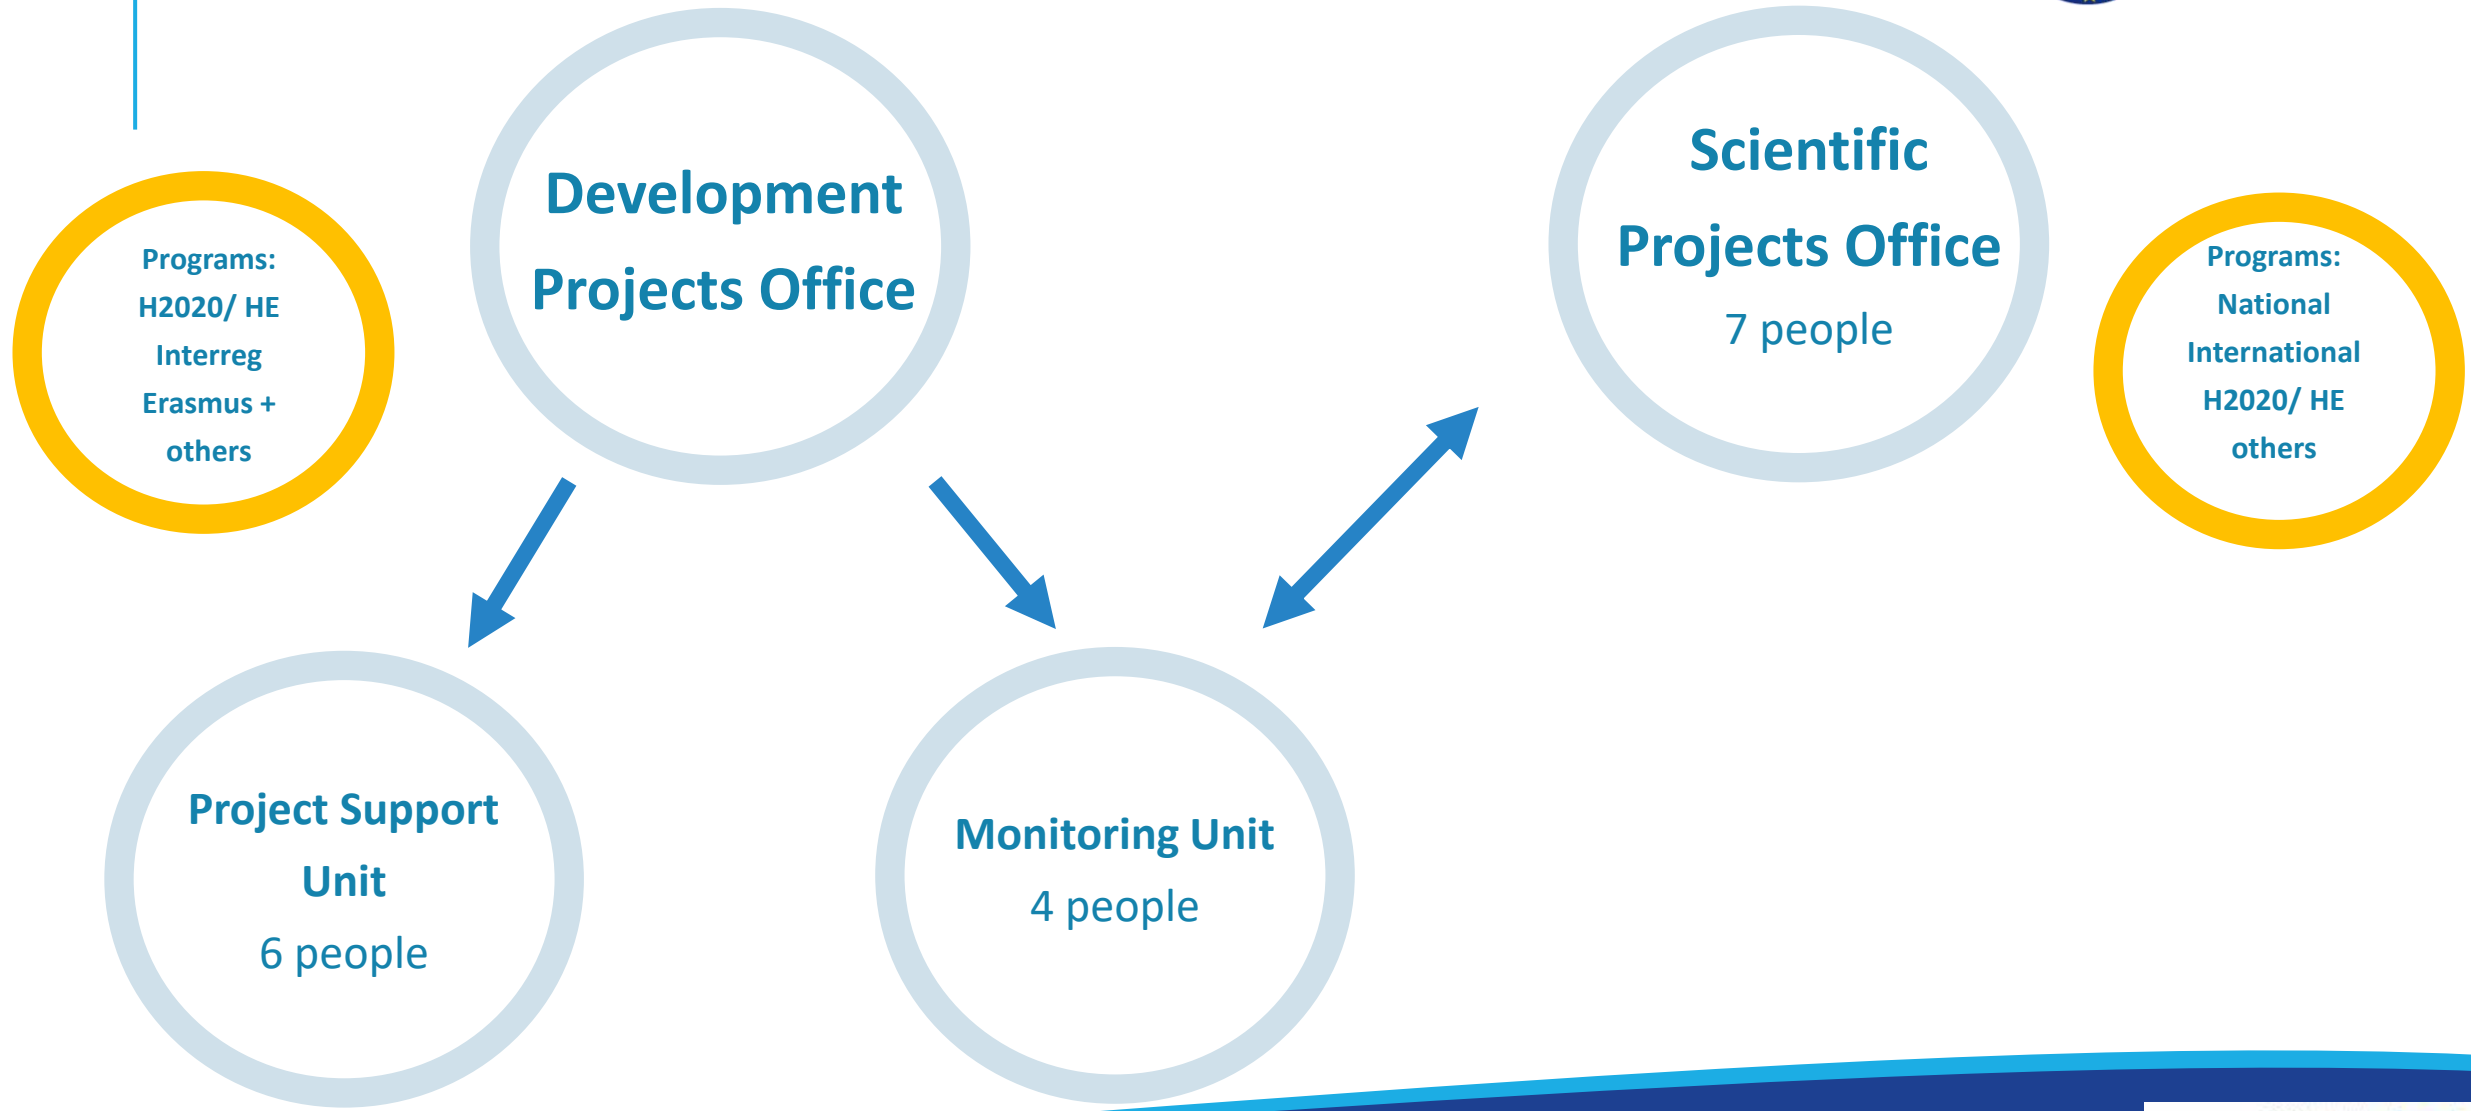

The Internationalization of Research Projects - Scientific Projects Offices exchange of experiences

9th – 11th November 2022

Structure

Vice-Rector for Cooperation and Development

prof. dr hab. Sylwia Mrozowska

Development Projects Office

Project Support Unit

Monitoring Unit

Vice-Rector for Research

prof. dr hab. Wiesław Laskowski

Scientific Projects Office

Structure

Office's cooperation in preparing and supporting projects

- Office of Legal Affairs
- Project Financial Services Department
- Financial Office
- HR Management Center
- Public Tender Office
- Technology Transfer Center
- 11 Faculties & 2 International Research Agendas