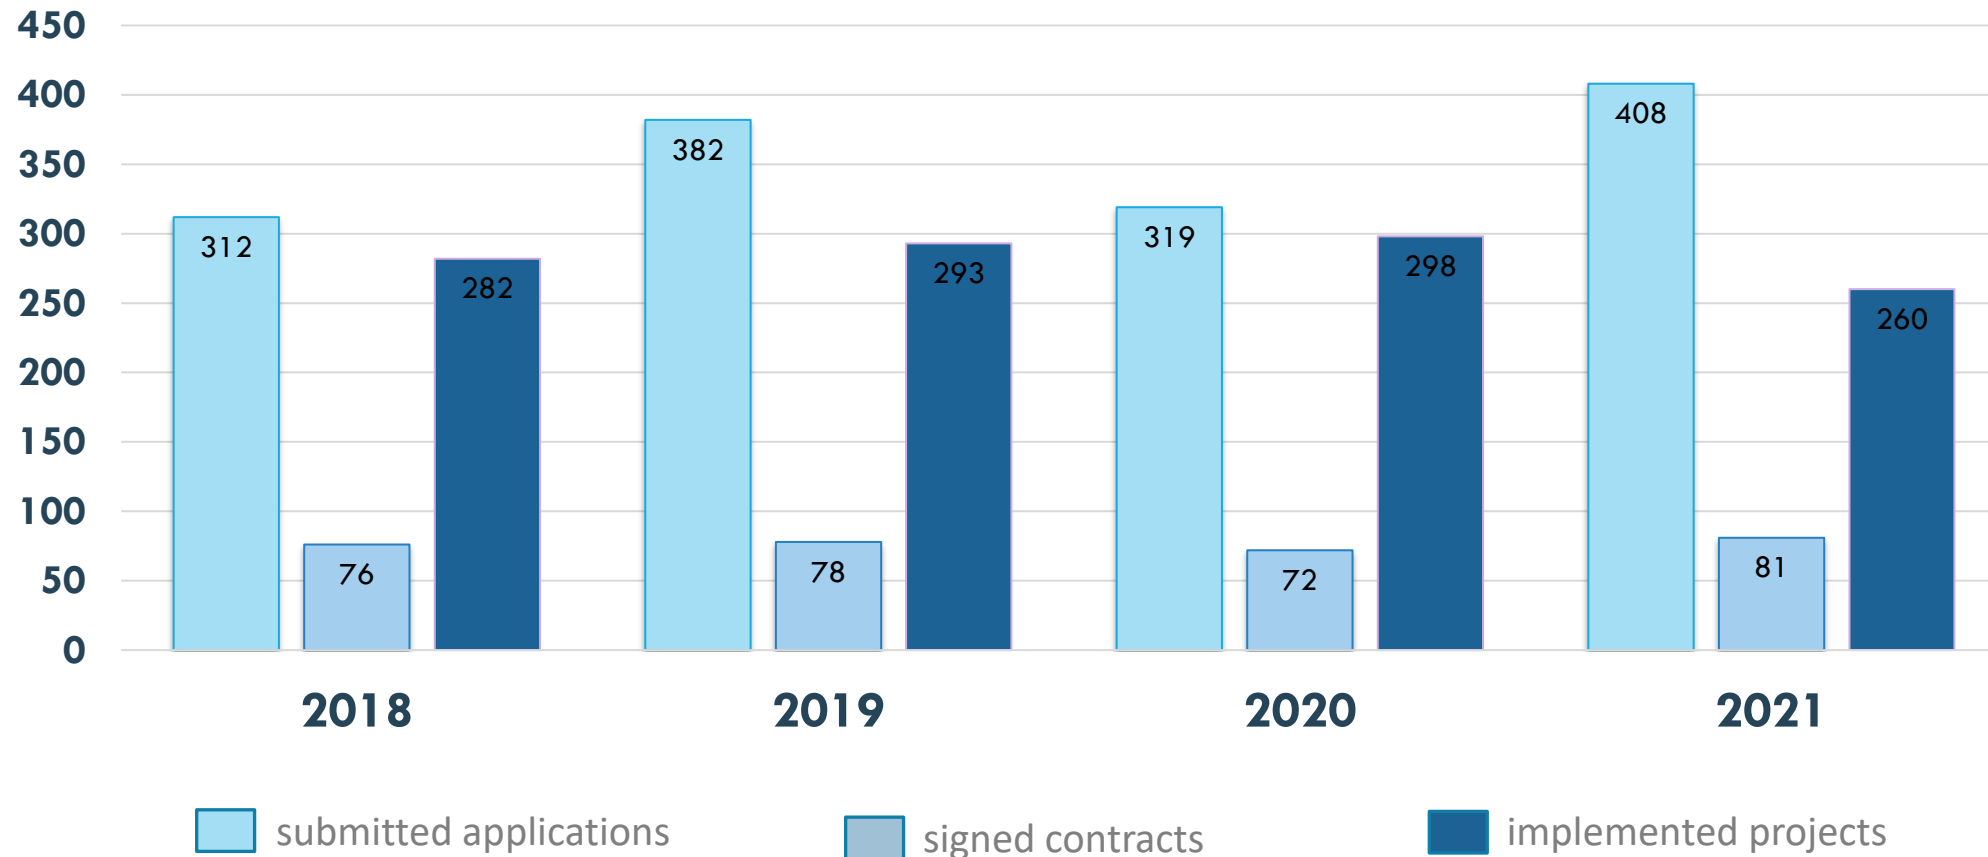

Scientific Projects Office

Number of submitted applications and signed contracts for national research projects in 2018-2021